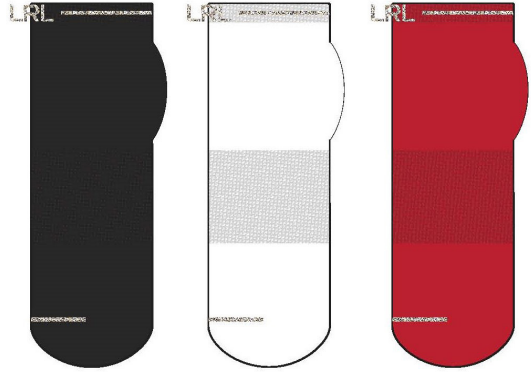

COO: China

COLOR OFFERINGS

536- LAVEN 930- BAST

*Must order in increments of 4's

34041PK

Classic Quarter Top 3PK

Size: 9-11

Price: TBD

Features: Combed Cotton, arch support, rib welt, flat knit, knit in LRL, 144N

COO: China

COLOR OFFERINGS

536- LAVEN 930- BAST 238- BLUSH

*Must order in increments of 4's

34061PK
LRL Lurex 3PK

Size: 9-11
Price: TBD
Features: Combed Cotton, flat knit, lurex welt, LRL logo, 144N
COO: China

COLOR OFFERINGS

991- ASST

*Must order in increments of 4's

34062PK
LRL Stripe 3PK

Size: 9-11
Price: TBD
Features: Combed Cotton, flat knit, lurex welt, LRL logo, arch support, 144N
COO: China

COLOR OFFERINGS

991- ASST

*Must order in increments of 4's

34063PK
Lurex Plaid 3PK

Size: 9-11
Price: TBD
Features: Combed Cotton, flat knit, rib welt, lurex patterning, knit in LRL logo, 144N
COO: China

COLOR OFFERINGS

991- ASST