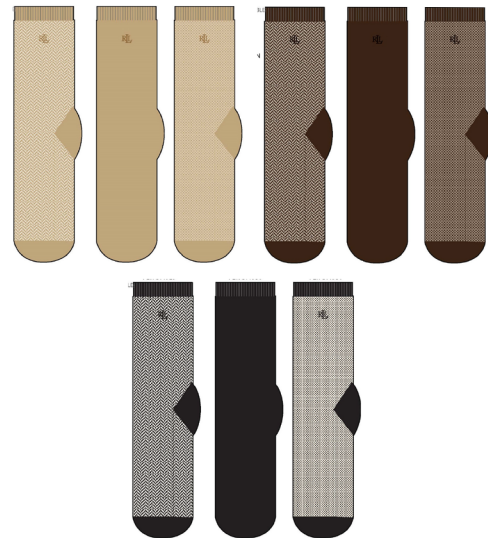

COLOR OFFERINGS

930-BAST

*Must order in increments of 2's

L31004PK2

Drop Needle Fairisle 6PK

Size: 9-11

Price: TBD

Features: Rayon/Viscose, flat knit, roll top, drop needle fairisle, Lauren Ralph Lauren logo, 200N
COO: China

COLOR OFFERINGS

991- ASST

*Must order in increments of 2's

L3153PK2

RLL Drop Needle 6PK

Size: 9-11

Price: TBD

Features: Rayon/Viscose, flat knit, roll top, drop needler RLL, Lauren Ralph Lauren logo, 200N
COO: China

COLOR OFFERINGS

601- RED 991- ASST

*Must order in increments of 2's

34068PK

Lauren Classic 3PK

Size: 9-11

Price: TBD

Features: Merino Wool Blend, flat knit, rib welt, embroidered LRL logo, 168N
COO: Korea