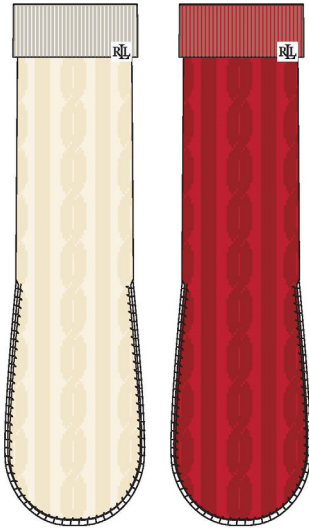

*Must order in increments of 6's

331254
HEATH NRF 990

331254

Cable Cozy Sock

Size: 9-11

Price: TBD

Features: Acrylic, sherpa lined, cable texture, extended rib welt, flat-bed sweater machine

COO: China

COLOR OFFERINGS

990- HEATH

*Must order in increments of 6's

331255

Winter Fairisle Muk Luk

Size: 9-11

Price: TBD

Features: Acrylic, flat bed, leather sole, RLL sewn label, turn cuff, 7GG

COO: China

COLOR OFFERINGS

903- MULTI

*Must order in increments of 6's

331256

Cable Muk Luk

Size: 9-11

Price: TBD