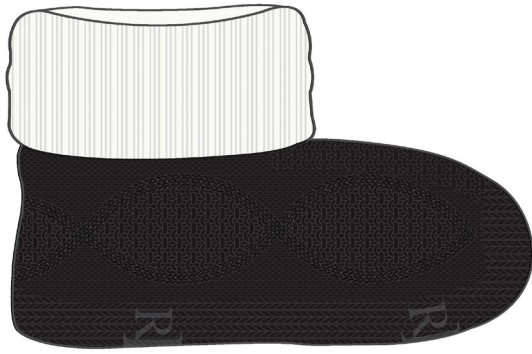

Size: 9-11

Price: TBD

Features: Rayon Viscose, slouch true rib, flat knit, 96N

COO: Taiwan

COLOR OFFERINGS

112- IVORY

*Must order in increments of 6's

331245