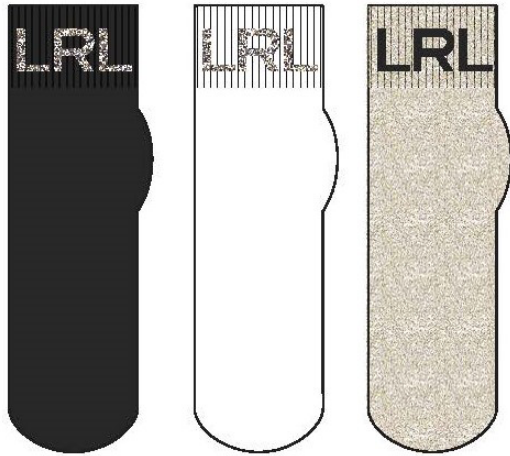

991- ASST

*Must order in increments of 4's

34063PK
Lurex Plaid 3PK

Size: 9-11
Price: TBD
Features: Combed Cotton, flat knit, rib welt, lurex patterning, knit in LRL logo, 144N
COO: China

COLOR OFFERINGS

991- ASST

*Must order in increments of 4's

34064PK
Racing Stripe 3PK

Size: 9-11
Price: TBD
Features: Combed Cotton, flat knit, lurex LRL logo, 144N
COO: China

COLOR OFFERINGS

991- ASST 930- BAST

*Must order in increments of 4's

34065PK

LRL Lurex Ankle 3PK

Size: 9-11

Price: TBD

Features: Combed Cotton, flat knit, lurex cuff, lurex body, lurex LRL logo, 144N

COO: China

COLOR OFFERINGS

991- ASST