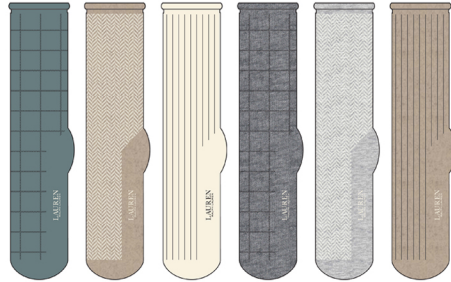

LAUREN

RALPH LAUREN