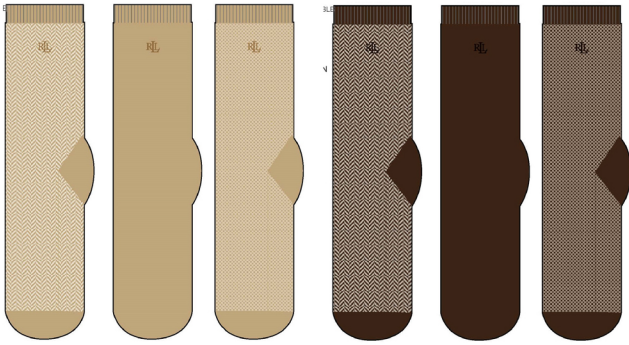

LAUREN

RALPH LAUREN