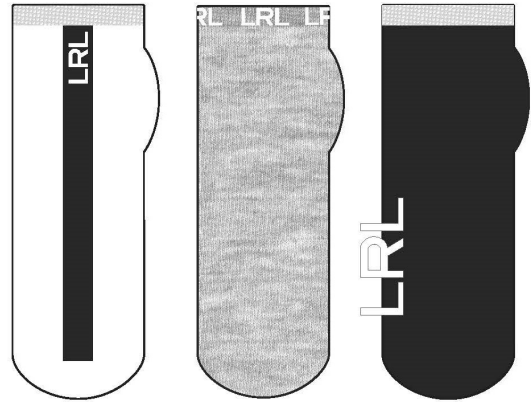

*Must order in increments of 4's

34064PK
Racing Stripe 3PK

Size: 9-11
Price: TBD
Features: Combed Cotton, flat knit, lurex LRL logo, 144N
COO: China

COLOR OFFERINGS

991- ASST 930- BAST

*Must order in increments of 4's

34065PK

LRL Lurex Ankle 3PK

Size: 9-11

Price: TBD

Features: Combed Cotton, flat knit, lurex cuff, lurex body, lurex LRL logo, 144N

COO: China

COLOR OFFERINGS

991- ASST

*Must order in increments of 4's

34066PK

LRL Classic 3PK

Size: 9-11

Price: TBD

Features: Combed Cotton, flat knit, pique welt, knit in LRL logo, 144N

COO: China

COLOR OFFERINGS