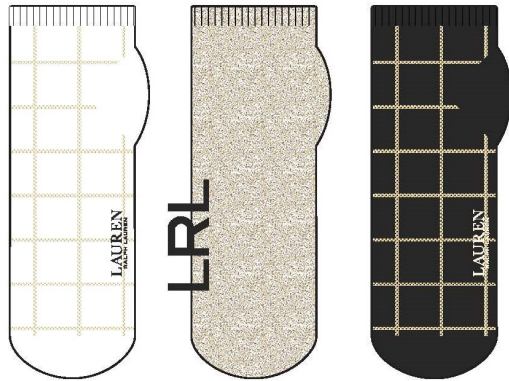

Features: Combed Cotton, arch support, rib welt, flat knit, knit in LRL, 144N

COO: China

COLOR OFFERINGS

536- LAVEN 930- BAST 238- BLUSH

*Must order in increments of 4's

34061PK
LRL Lurex 3PK

Size: 9-11
Price: TBD
Features: Combed Cotton, flat knit, lurex welt, LRL logo, 144N
COO: China

COLOR OFFERINGS

991- ASST

*Must order in increments of 4's

34062PK
LRL Stripe 3PK

Size: 9-11
Price: TBD
Features: Combed Cotton, flat knit, lurex welt, LRL logo, arch support, 144N
COO: China

COLOR OFFERINGS

991- ASST

*Must order in increments of 4's

34063PK
Lurex Plaid 3PK

Size: 9-11
Price: TBD
Features: Combed Cotton, flat knit, rib welt, lurex patterning, knit in LRL logo, 144N
COO: China

COLOR OFFERINGS

991- ASST