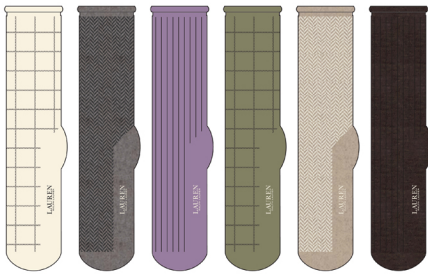

LAUREN

RALPH LAUREN