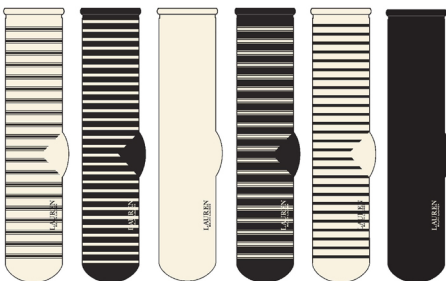

LAUREN

RALPH LAUREN