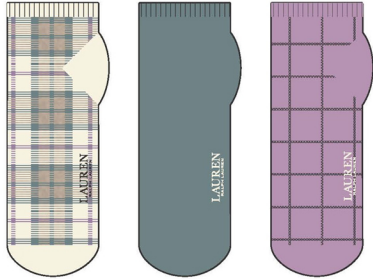

LAUREN
RALPH LAUREN

FALL 2022 CATALOG
JANUARY 2022 MARKET
JULY - JAN DELIVERIES

HOSIERY

LAUREN

RALPH LAUREN

LAUREN

RALPH LAUREN

LAUREN

RALPH LAUREN

34060PK

Plaid 3PK

Size: 9-11

Price: TBD

Features: Combed Cotton, rib welt, Lauren Ralph Lauren heat transfer logo, 144N

COO: China

COLOR OFFERINGS