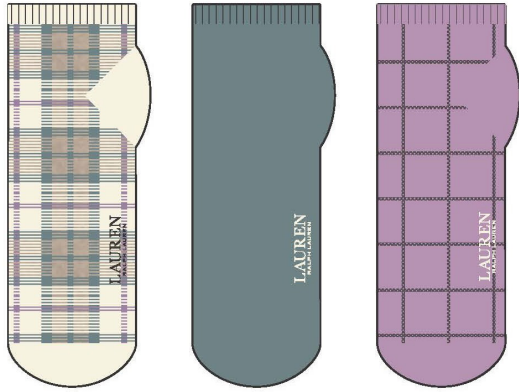

LAUREN
RALPH LAUREN

FALL 2022 CATALOG
JANUARY 2022 MARKET
JULY - JAN DELIVERIES

HOSIERY

LAUREN

RALPH LAUREN

LAUREN

RALPH LAUREN

LAUREN

RALPH LAUREN

LAUREN

RALPH LAUREN

LAUREN

RALPH LAUREN

LAUREN

RALPH LAUREN

LAUREN

RALPH LAUREN

34060PK

Plaid 3PK

Size: 9-11

Price: TBD

Features: Combed Cotton, rib welt, Lauren Ralph Lauren heat transfer logo, 144N

COO: China

COLOR OFFERINGS

991- ASST

*Must order in increments of 4's

34031PK

Classic Low Cut 3PK

Size: 9-11

Price: TBD

Features: Combed Cotton, arch support, flat knit, knit in LRL, 144N

COO: China