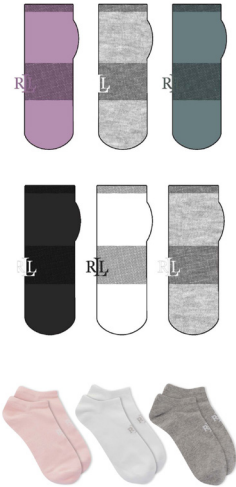

RALPH LAUREN

34060PK

Plaid 3PK

Size: 9-11

Price: TBD

Features: Combed Cotton, rib welt, Lauren Ralph Lauren heat transfer logo, 144N

COO: China

COLOR OFFERINGS

991- ASST

*Must order in increments of 4's

34031PK

Classic Low Cut 3PK

Size: 9-11

Price: TBD

Features: Combed Cotton, arch support, flat knit, knit in LRL, 144N

COO: China