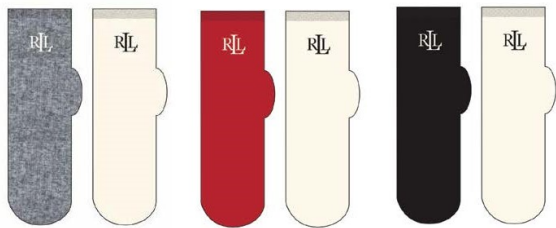

COLOR OFFERINGS

601- RED 991- ASST

*Must order in increments of 2's

34068PK

Lauren Classic 3PK

Size: 9-11

Price: TBD

Features: Merino Wool Blend, flat knit, rib welt, embroidered LRL logo, 168N
COO: Korea

COLOR OFFERINGS

259- CAMEL 211- BROWN 001- BLACK

*Must order in increments of 4's

34069PK

Lauren Classic Rib 3PK

Size: 9-11

Price: TBD

Features: Merino Wool Blend, flat knit, rib welt, true rib body, embroidered LRL logo, 168N
COO: Korea

COLOR OFFERINGS

991- ASST 930- BAST 001- BLACK

*Must order in increments of 4's

34070PK

Lauren Classic Roll Top 3PK

Size: 9-11

Price: TBD

Features: Merino Wool Blend, flat knit, roll top, Lauren Ralph Lauren logo, 168N
COO: Korea

COLOR OFFERINGS

991- ASST 930- BAST 001- BLACK

*Must order in increments of 4's

L2010PK

Cashmere Silk Ankle Roll Top 4PK

Size: 9-11

Price: TBD

Features: Cashmere/Silk Blend, flat knit, pique welt, LRL logo, 144N
COO: China