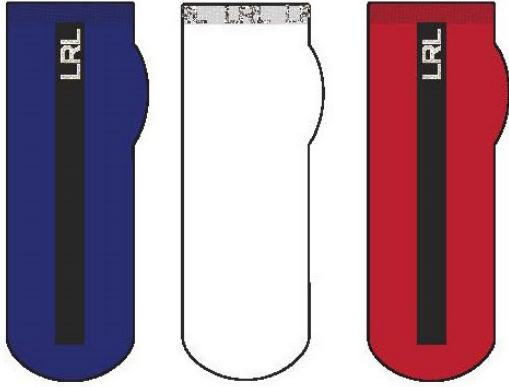

COO: China

COLOR OFFERINGS

536- LAVEN 930- BAST

*Must order in increments of 4's

34041PK

Classic Quarter Top 3PK

Size: 9-11

Price: TBD

Features: Combed Cotton, arch support, rib welt, flat knit, knit in LRL, 144N

COO: China

COLOR OFFERINGS

536- LAVEN 930- BAST 238- BLUSH

*Must order in increments of 4's

34061PK
LRL Lurex 3PK

Size: 9-11
Price: TBD
Features: Combed Cotton, flat knit, lurex welt, LRL logo, 144N
COO: China