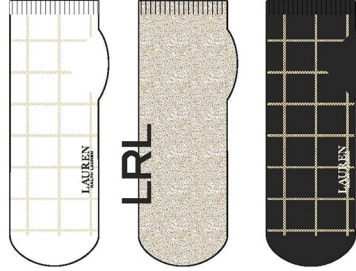

LAUREN

RALPH LAUREN