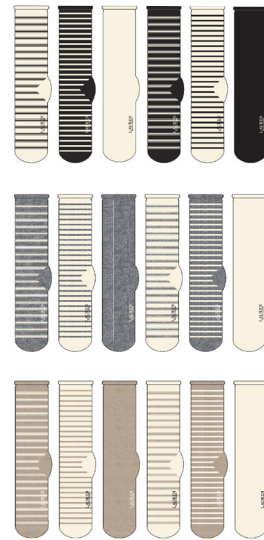

Size: 9-11

Price: TBD

Features: Rayon/Viscose, flat knit, roll top, drop needle bridle, Lauren Ralph Lauren logo, 200N
COO: China

COLOR OFFERINGS

991- ASST

*Must order in increments of 2's

L3198PK2

Floral Scroll Texture 6PK

Size: 9-11

Price: TBD

Features: Rayon/Viscose, flat knit, roll top, drop needle texture, drop needle floral, Lauren Ralph Lauren logo, 200N
COO: China

COLOR OFFERINGS

991- ASST

*Must order in increments of 2's

L3199PK2

Stripe Multipack 6PK

Size: 9-11

Price: TBD

Features: Rayon/Viscose, flat knit, roll top, Lauren Ralph Lauren logo, 200N
COO: China

COLOR OFFERINGS

991- ASST 072- GHAST 259- CAMEL

*Must order in increments of 2's