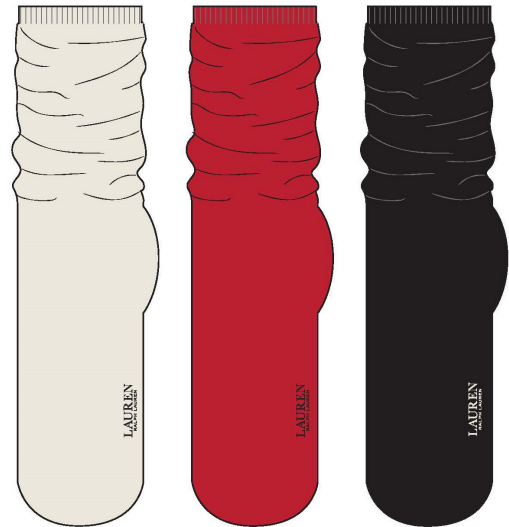

COLOR OFFERINGS

259- CAMEL 211- BROWN 001- BLACK

*Must order in increments of 4's

34069PK

Lauren Classic Rib 3PK

Size: 9-11

Price: TBD

Features: Merino Wool Blend, flat knit, rib welt, true rib body, embroidered LRL logo, 168N
COO: Korea

COLOR OFFERINGS

991- ASST 930- BAST 001- BLACK

*Must order in increments of 4's

34070PK

Lauren Classic Roll Top 3PK

Size: 9-11

Price: TBD

Features: Merino Wool Blend, flat knit, roll top, Lauren Ralph Lauren logo, 168N
COO: Korea

COLOR OFFERINGS

991- ASST 930- BAST 001- BLACK

*Must order in increments of 4's

L2010PK

Cashmere Silk Ankle Roll Top 4PK

Size: 9-11

Price: TBD

Features: Cashmere/Silk Blend, flat knit, pique welt, LRL logo, 144N
COO: China

COLOR OFFERINGS

051- GREYH 601- RED 001- BLACK

*Must order in increments of 3's

L2011PK

Slouch Crew w/ Lurex Construction 3PK

Size: 9-11

Price: TBD

Features: Poly/Viscose, flat knit, rib welt, slouch body, shine body, Lauren Ralph Lauren logo, 200N
COO: Japan