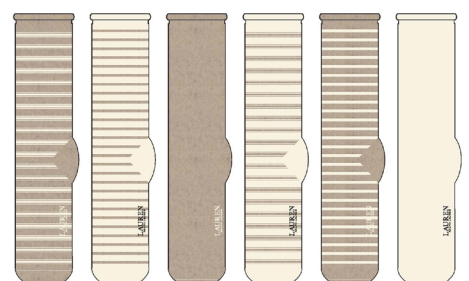

LAUREN

RALPH LAUREN