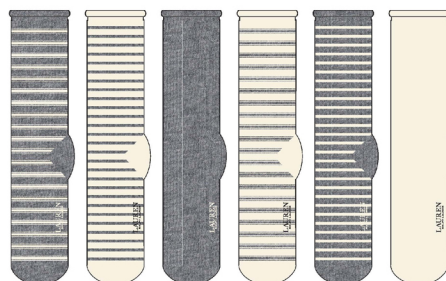

LAUREN

RALPH LAUREN