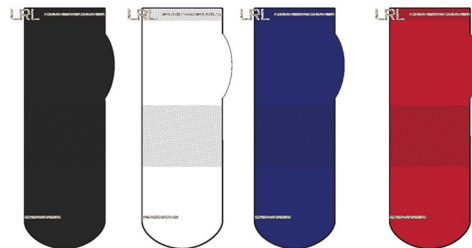

LAUREN
RALPH LAUREN

FALL 2022 CATALOG
JANUARY 2022 MARKET
JULY - JAN DELIVERIES

HOSIERY

LAUREN

RALPH LAUREN

LAUREN

RALPH LAUREN

LAUREN

RALPH LAUREN

34060PK

Plaid 3PK

Size: 9-11

Price: TBD

Features: Combed Cotton, rib welt, Lauren Ralph Lauren heat transfer logo, 144N

COO: China

COLOR OFFERINGS